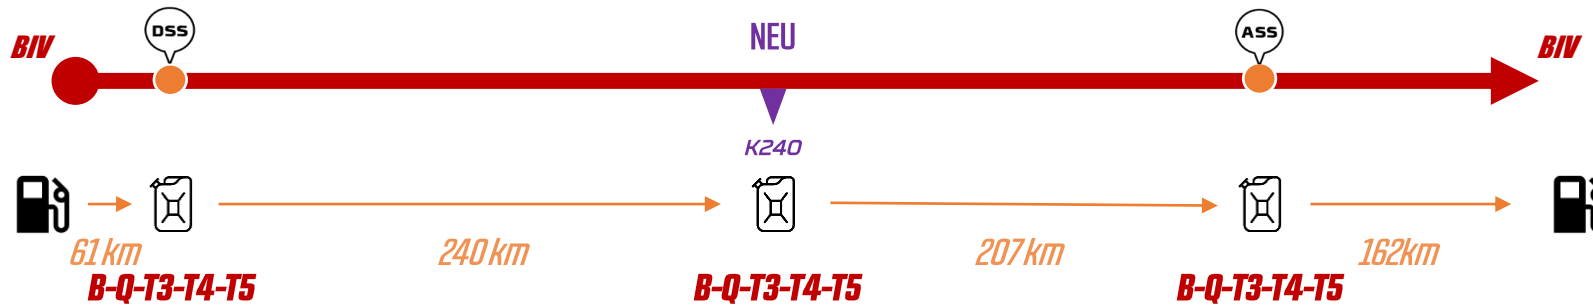

Étape
Stage
Etapa
المرحلة

3

03/01/2023

Mardi - Tuesday - Martes - يوم الثلاثاء
669 km - SS : 447 km

AlUla → Ha'il

☀ 07:16 AlUla ☾ 17:31 Ha'il

GTM +3

ROAD SECTION A : 61 KM

SS3 : 447 KM

ROAD SECTION B : 162 KM

Bivouac 1st Departure

05:50

08:35

DSS 1st Departure

07:30

10:00

Gas station after ASS

K1 → 91/D

K72 → 91/95/D

K122 → 91/D

Race common route

From AlUla bivouac to K58 (LA)

From K71 (LB, K352 for Assistance) to Ha'il bivouac